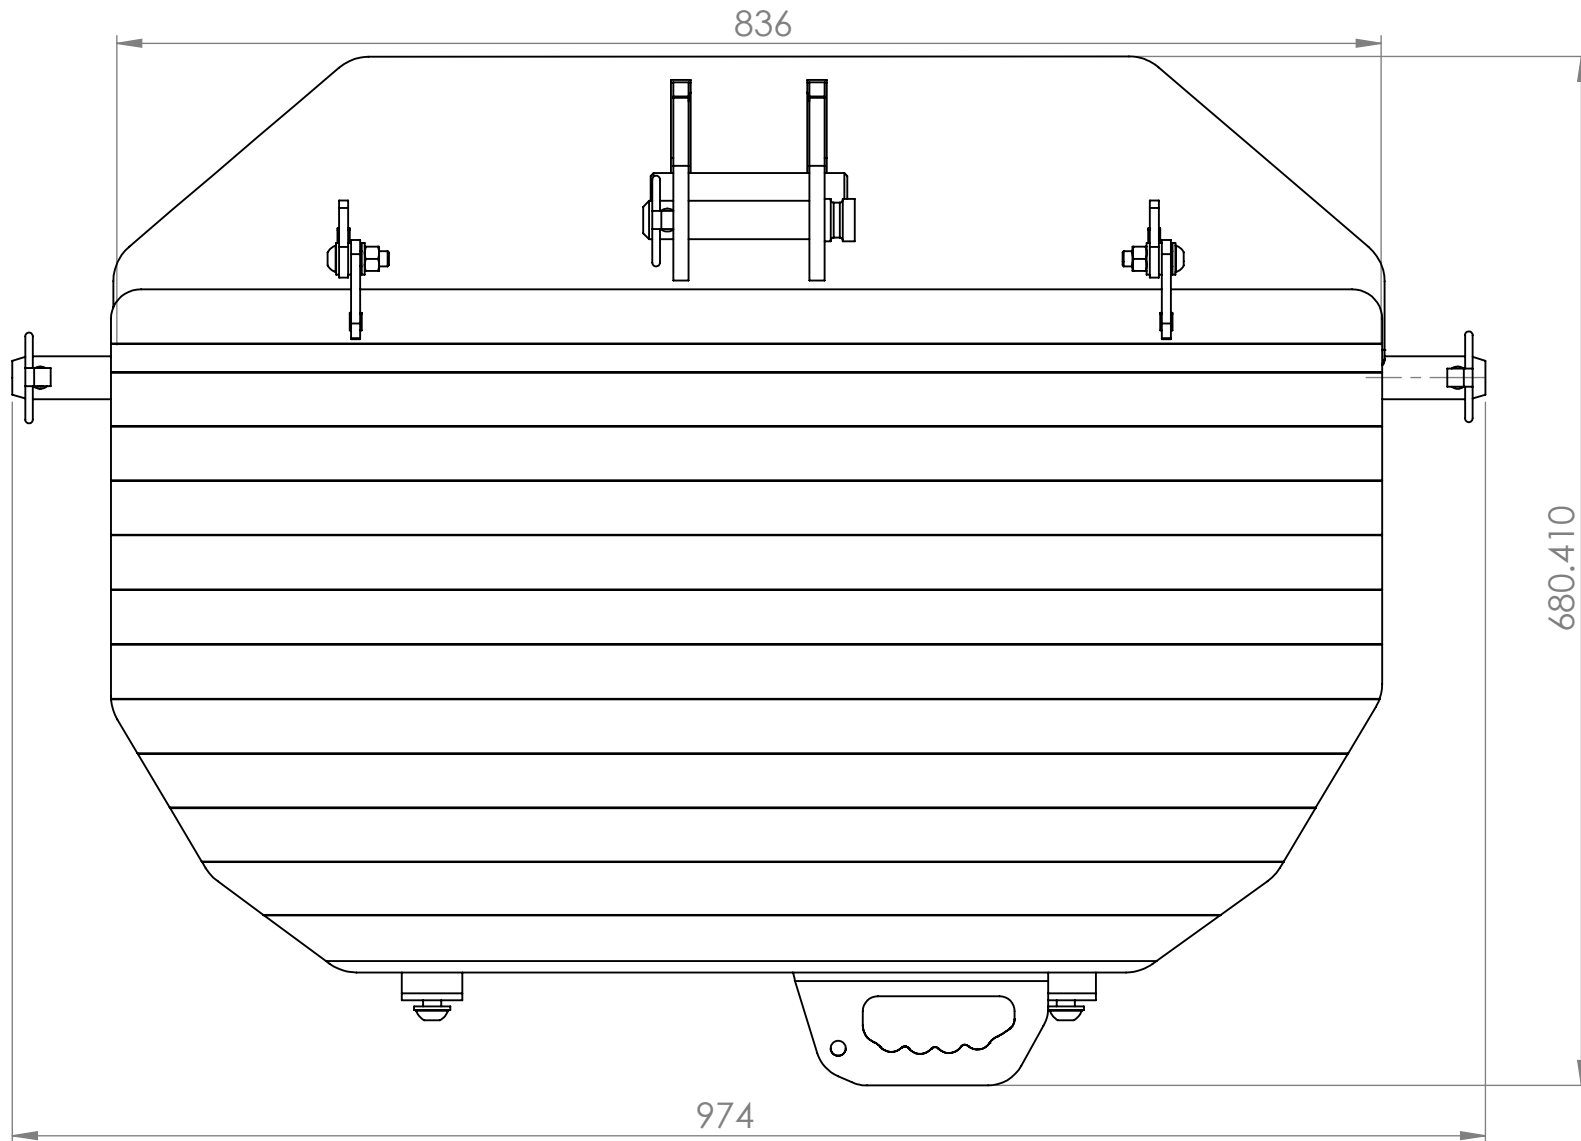

AGRI WELD

AGRI WELD

Tool box space approximately
286mm deep when block weights
500kg