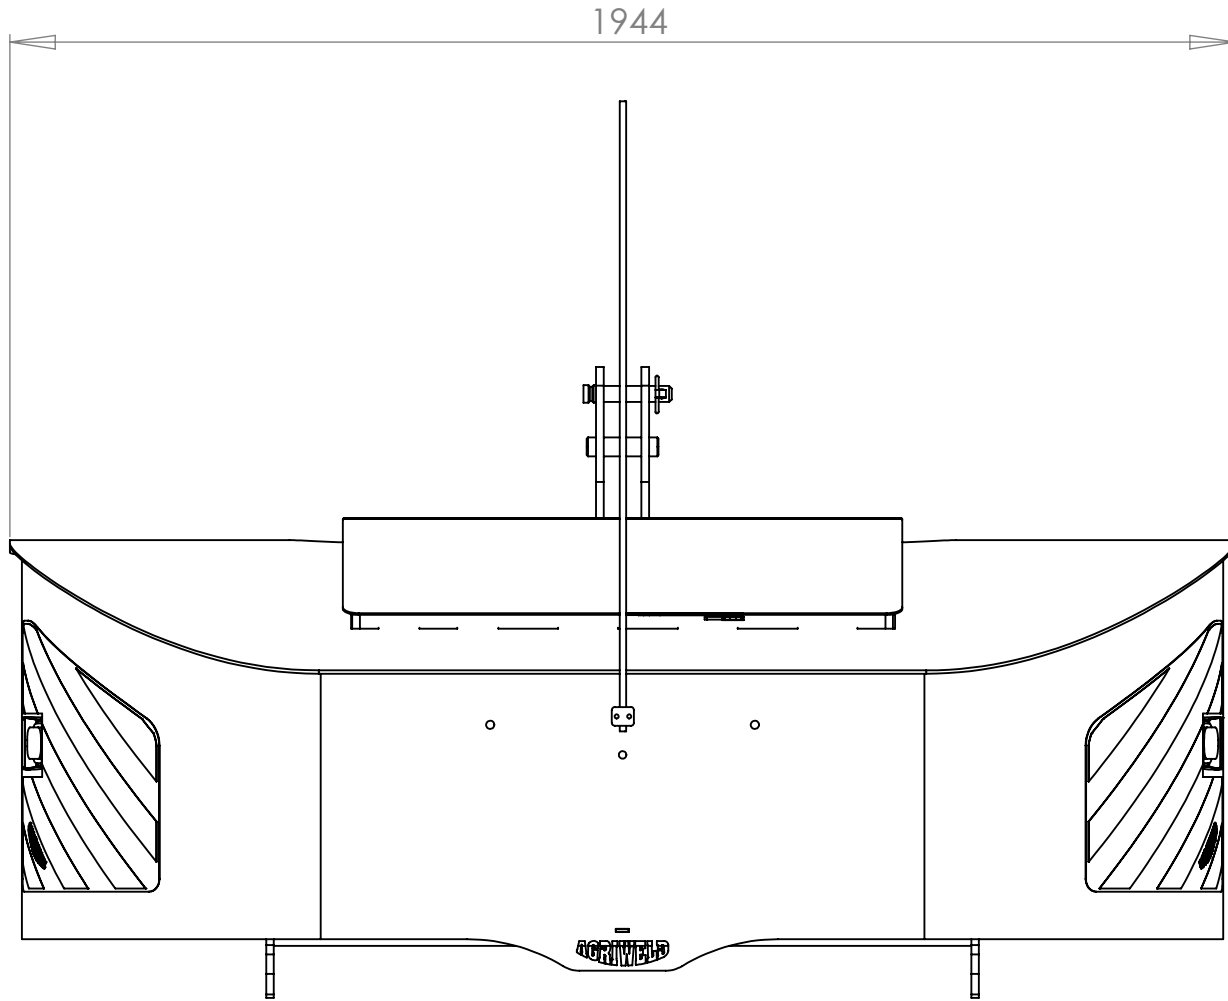

Standard Weight Block up to 1500kg with Central Toolbox

Central toolbox for all weights