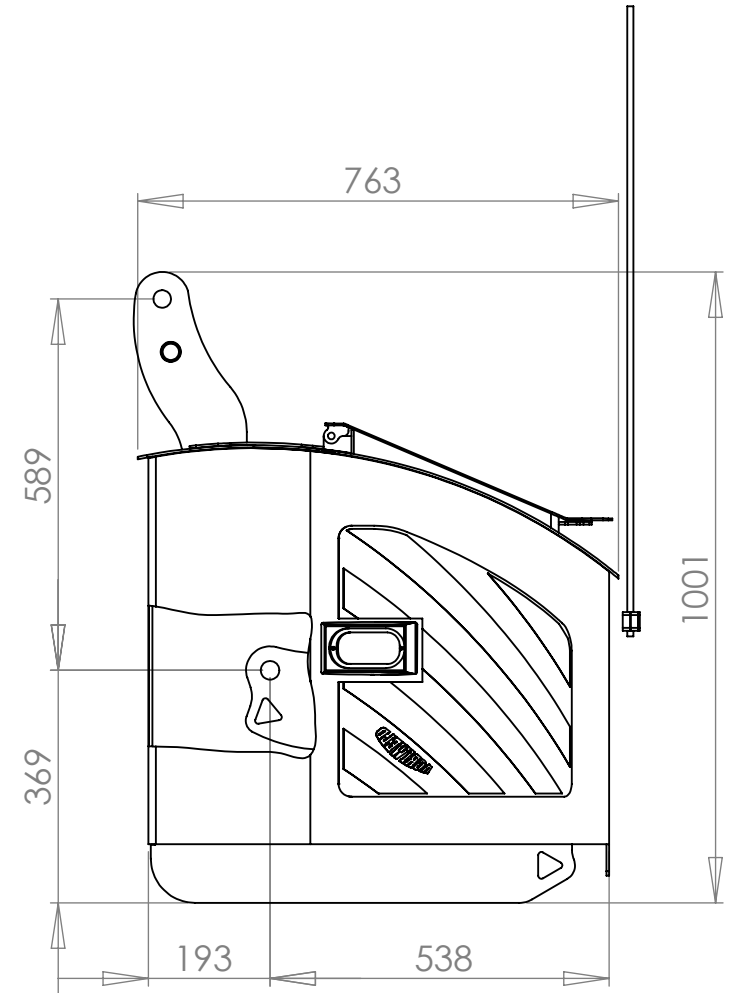

Standard Weight Block up to 1500kg with Central Toolbox

Central toolbox for all weights