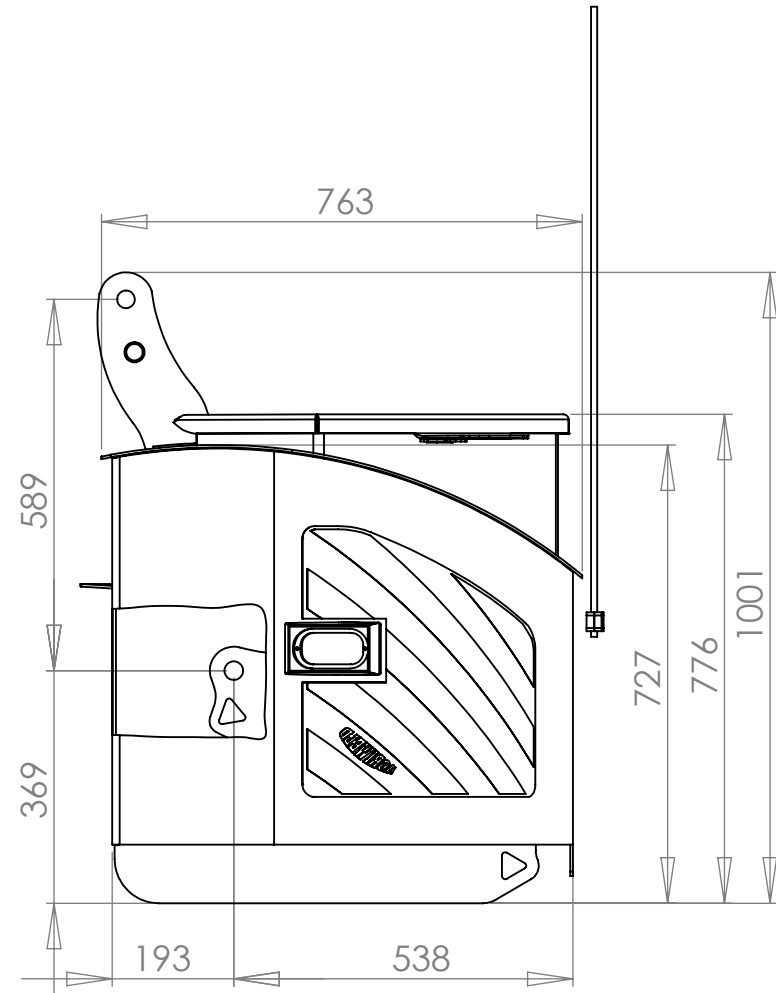

Standard weight block up to 1500kg with twin toolbox

2019 Twin Toolbox