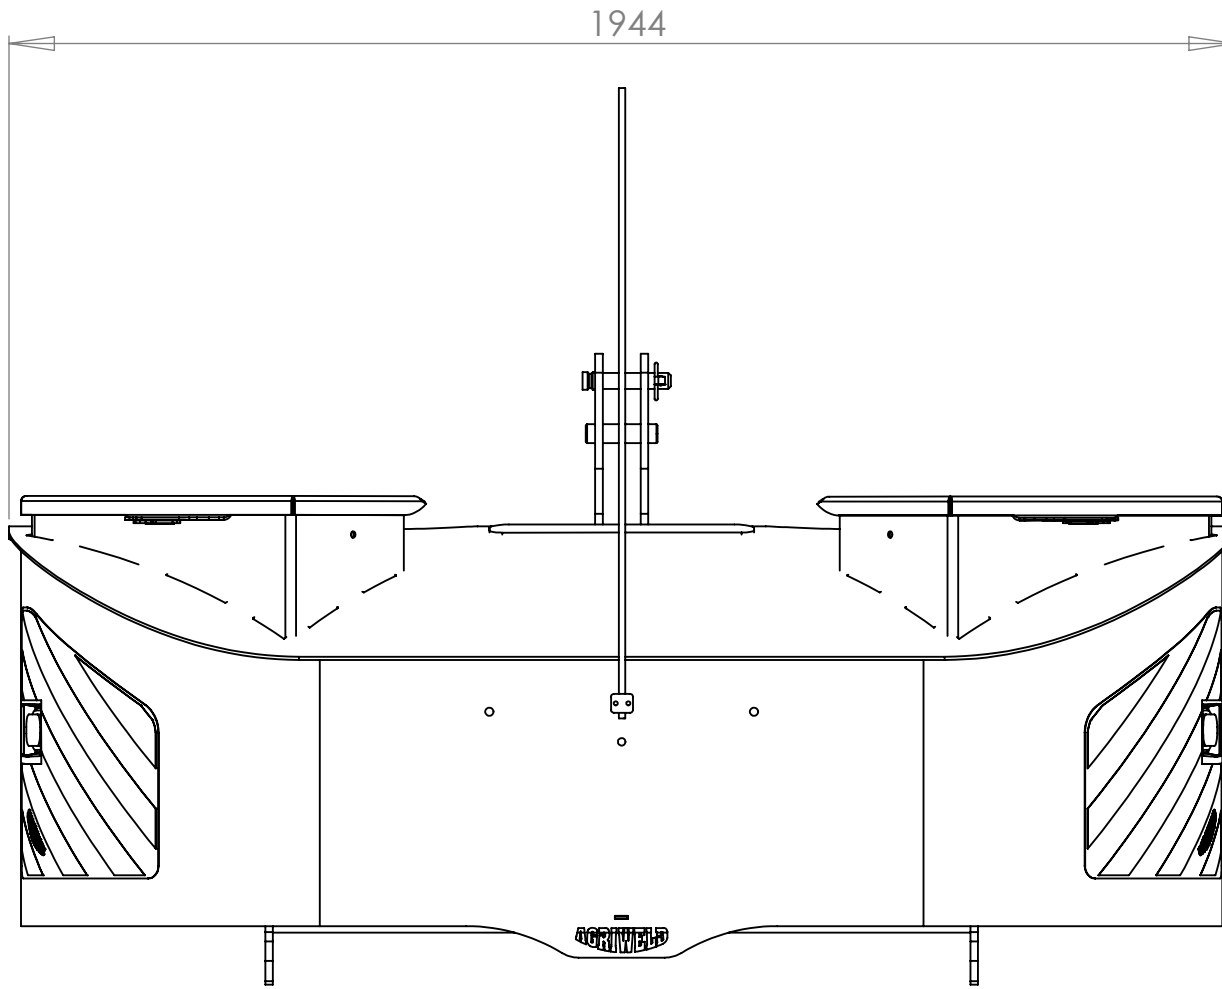

Standard weight block up to 1500kg with twin toolbox

2019 Twin Toolbox