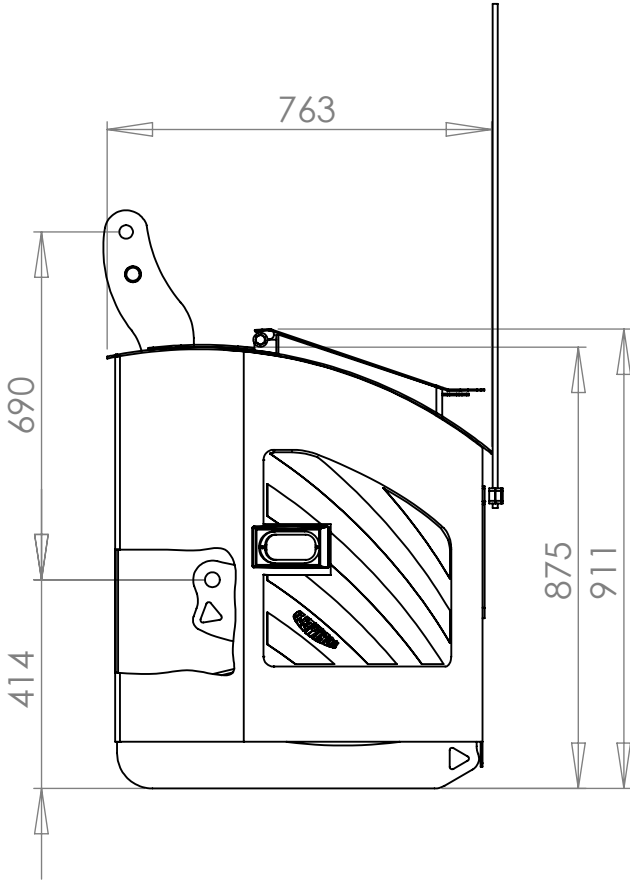

2000kg Weight model

Central toolbox for all weights