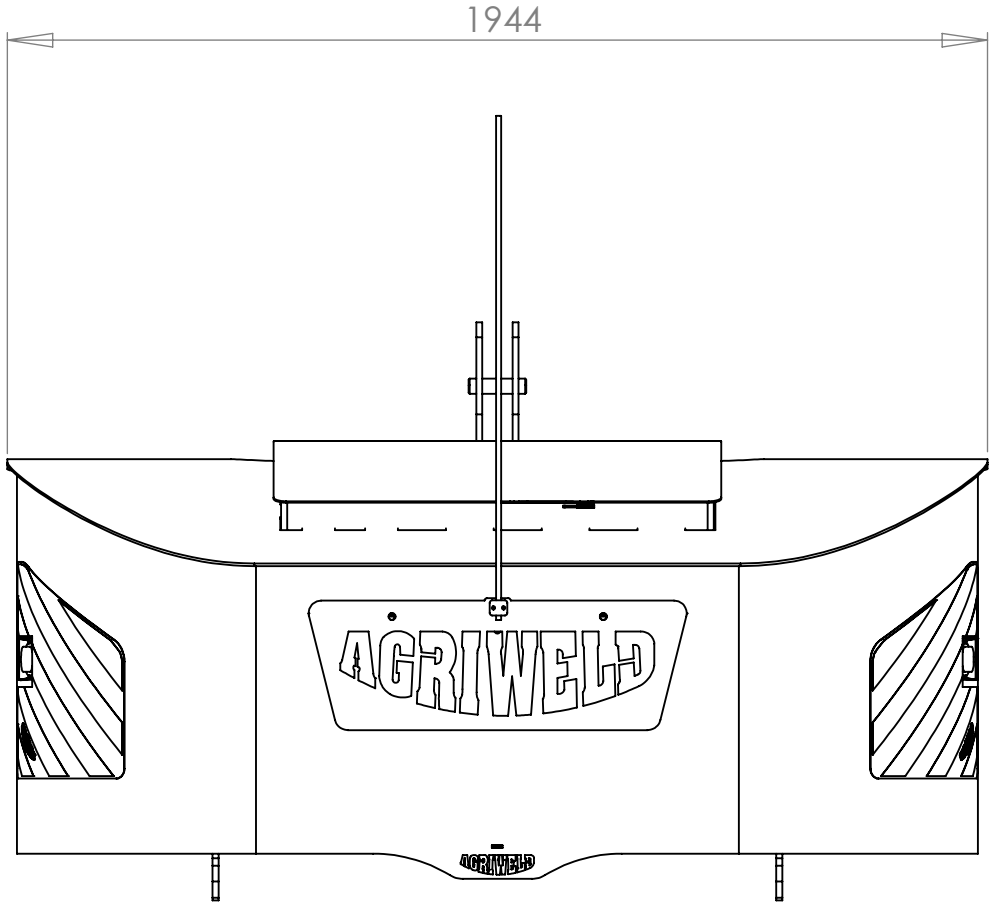

2000kg Weight model

Central toolbox for all weights