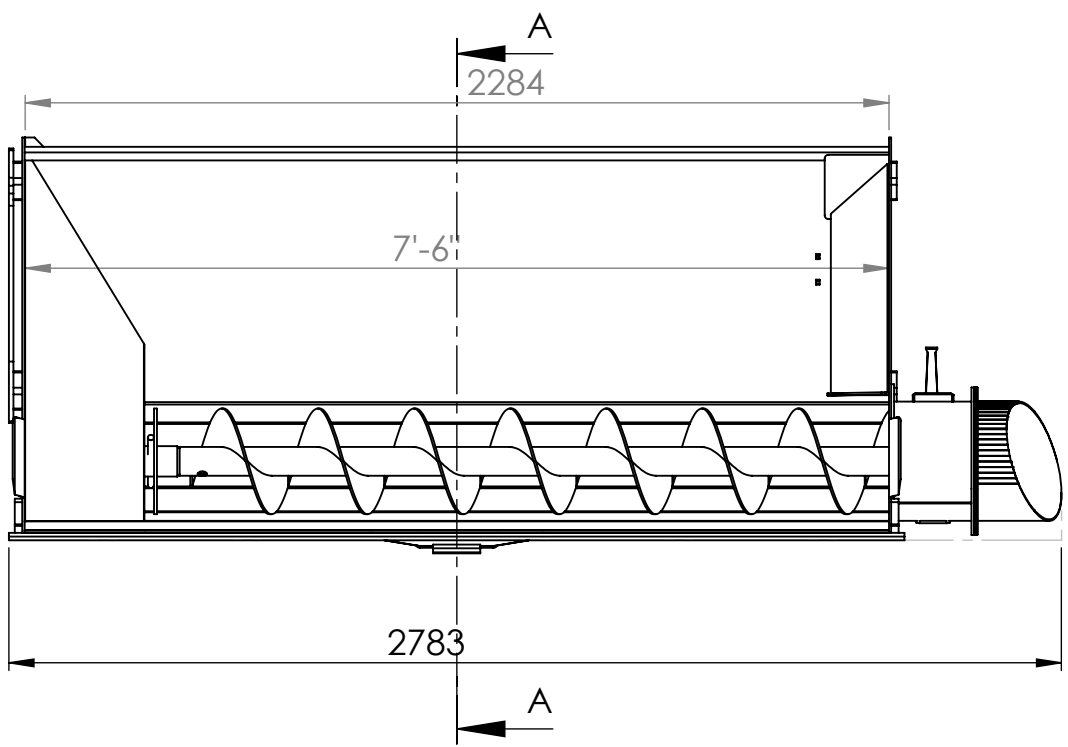

A4

WEIGHT:

SCALE:1:1

SHEET 1 OF 2

1

2

1 2 3 4 5 6

A

A

1.9 cum when hatched area is filled

SECTION A-A  
SCALE 1 : 20

B

B

C

C

**AGRI WELD**  
Q.A