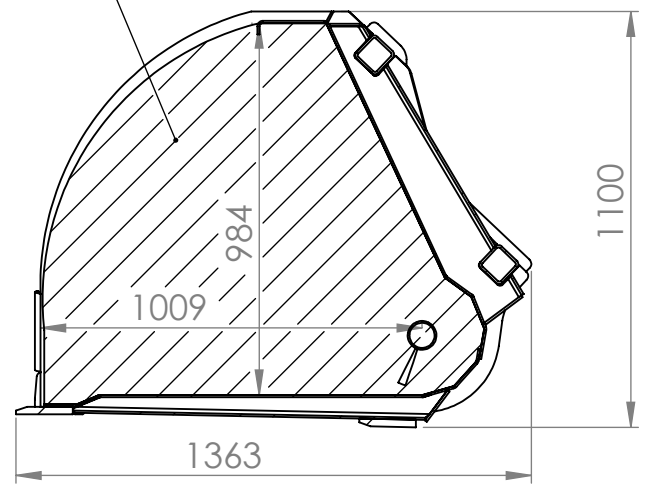

A4

WEIGHT:

SCALE:1:1

SHEET 1 OF 2

1

2

1 2 3 4 5 6

A

A

1.9 cum when hatched area is filled

SECTION A-A  
SCALE 1 : 20

B

B

C

C

**AGRI WELD**  
Q.A

MATERIAL:

DWG NO.

11\_inch\_DD\_2017

A4

WEIGHT:

SCALE:1:50

SHEET 2 OF 2

1